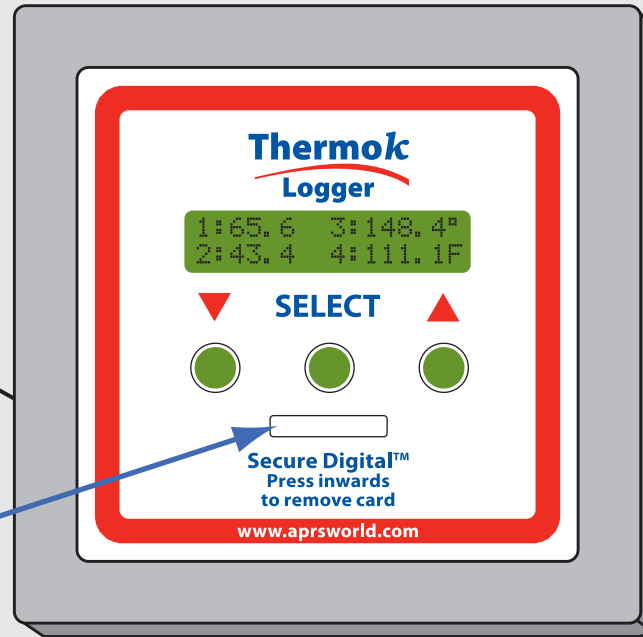

Differential Temperature Controller
with Data Logging

Thermok Logger

Optional live data
to Internet

Temperature Sensor Locations

- T1 Collector Out
- T2 Collector In or Outdoor Ambient
- T3 Top of Tank
- T4 Bottom of Tank