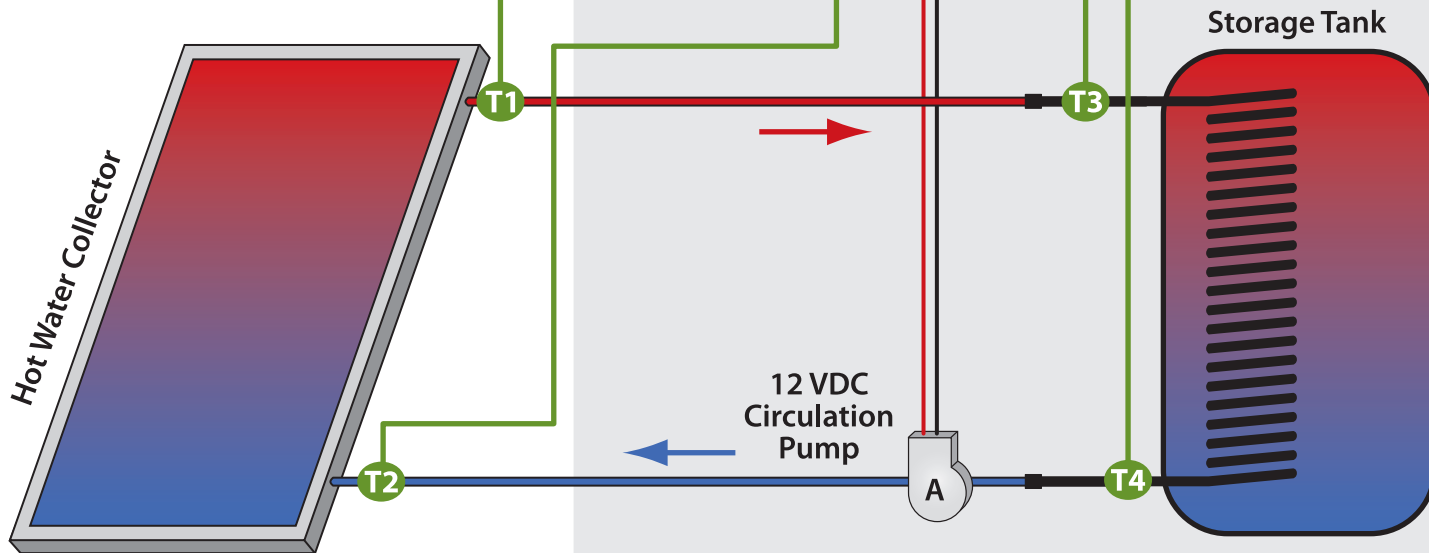

Differential Temperature Controller
with Data Logging

Thermok Logger

Optional live data
to Internet

Temperature Sensor Locations

- T1 Collector Out
- T2 Collector In or Outdoor Ambient
- T3 Top of Tank
- T4 Bottom of Tank

Optional second pump