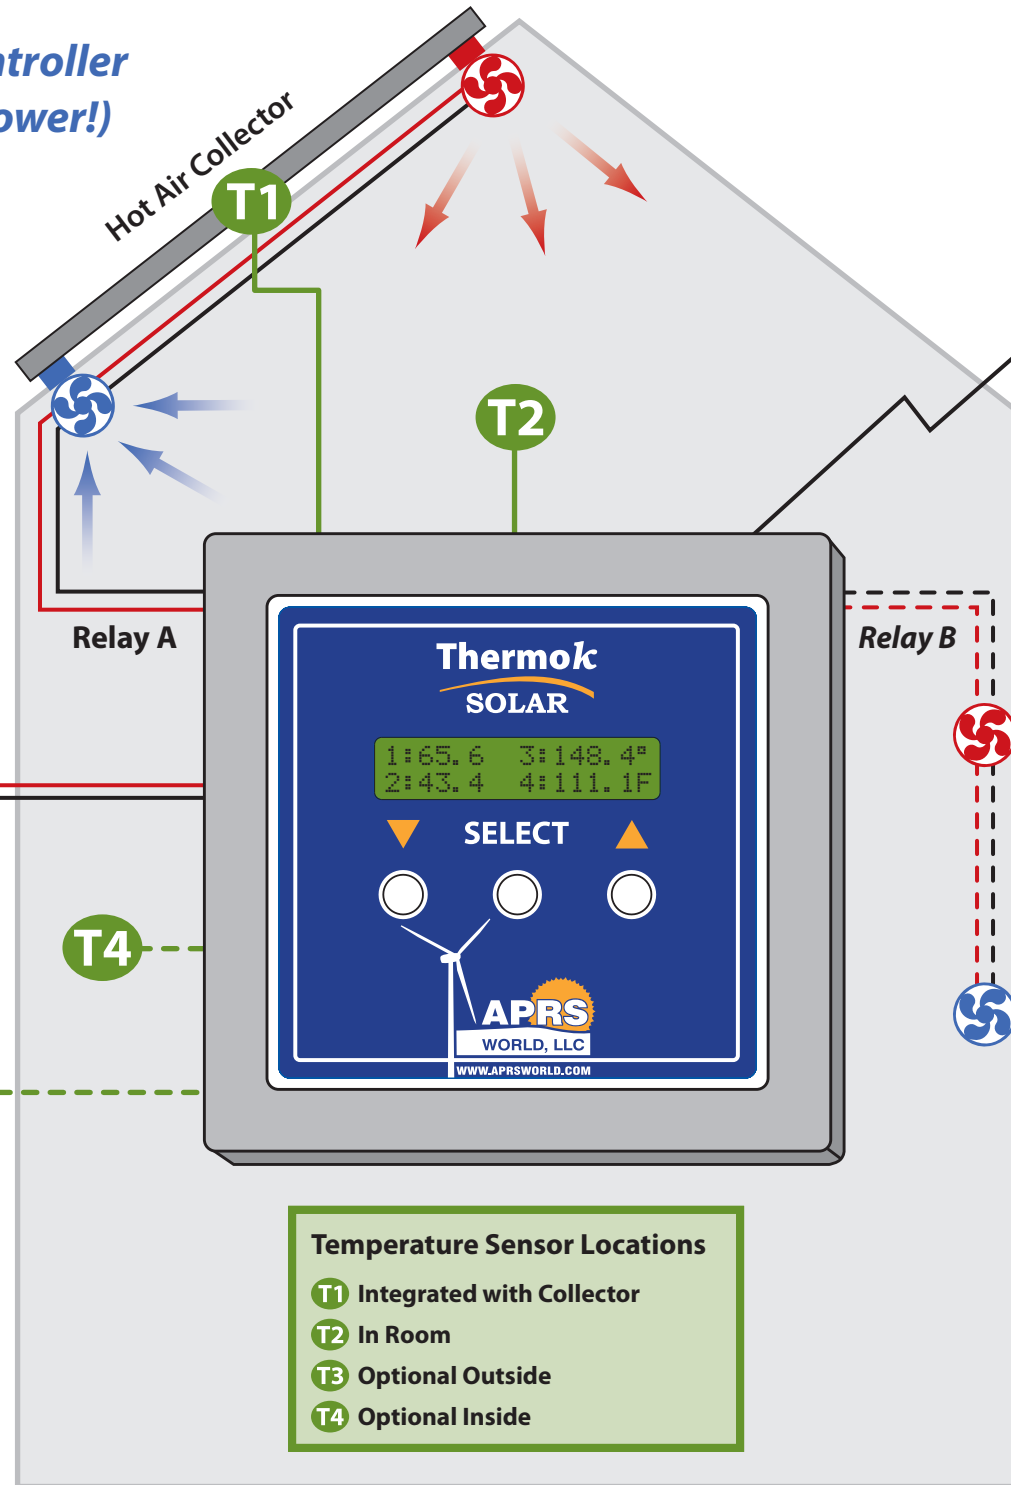

Differential Temperature Controller
(PV Direct with no outside power!)

Thermok
SOLAR

T3

T4

- Temperature Sensor Locations**
- T1 Integrated with Collector
 - T2 In Room
 - T3 Optional Outside
 - T4 Optional Inside